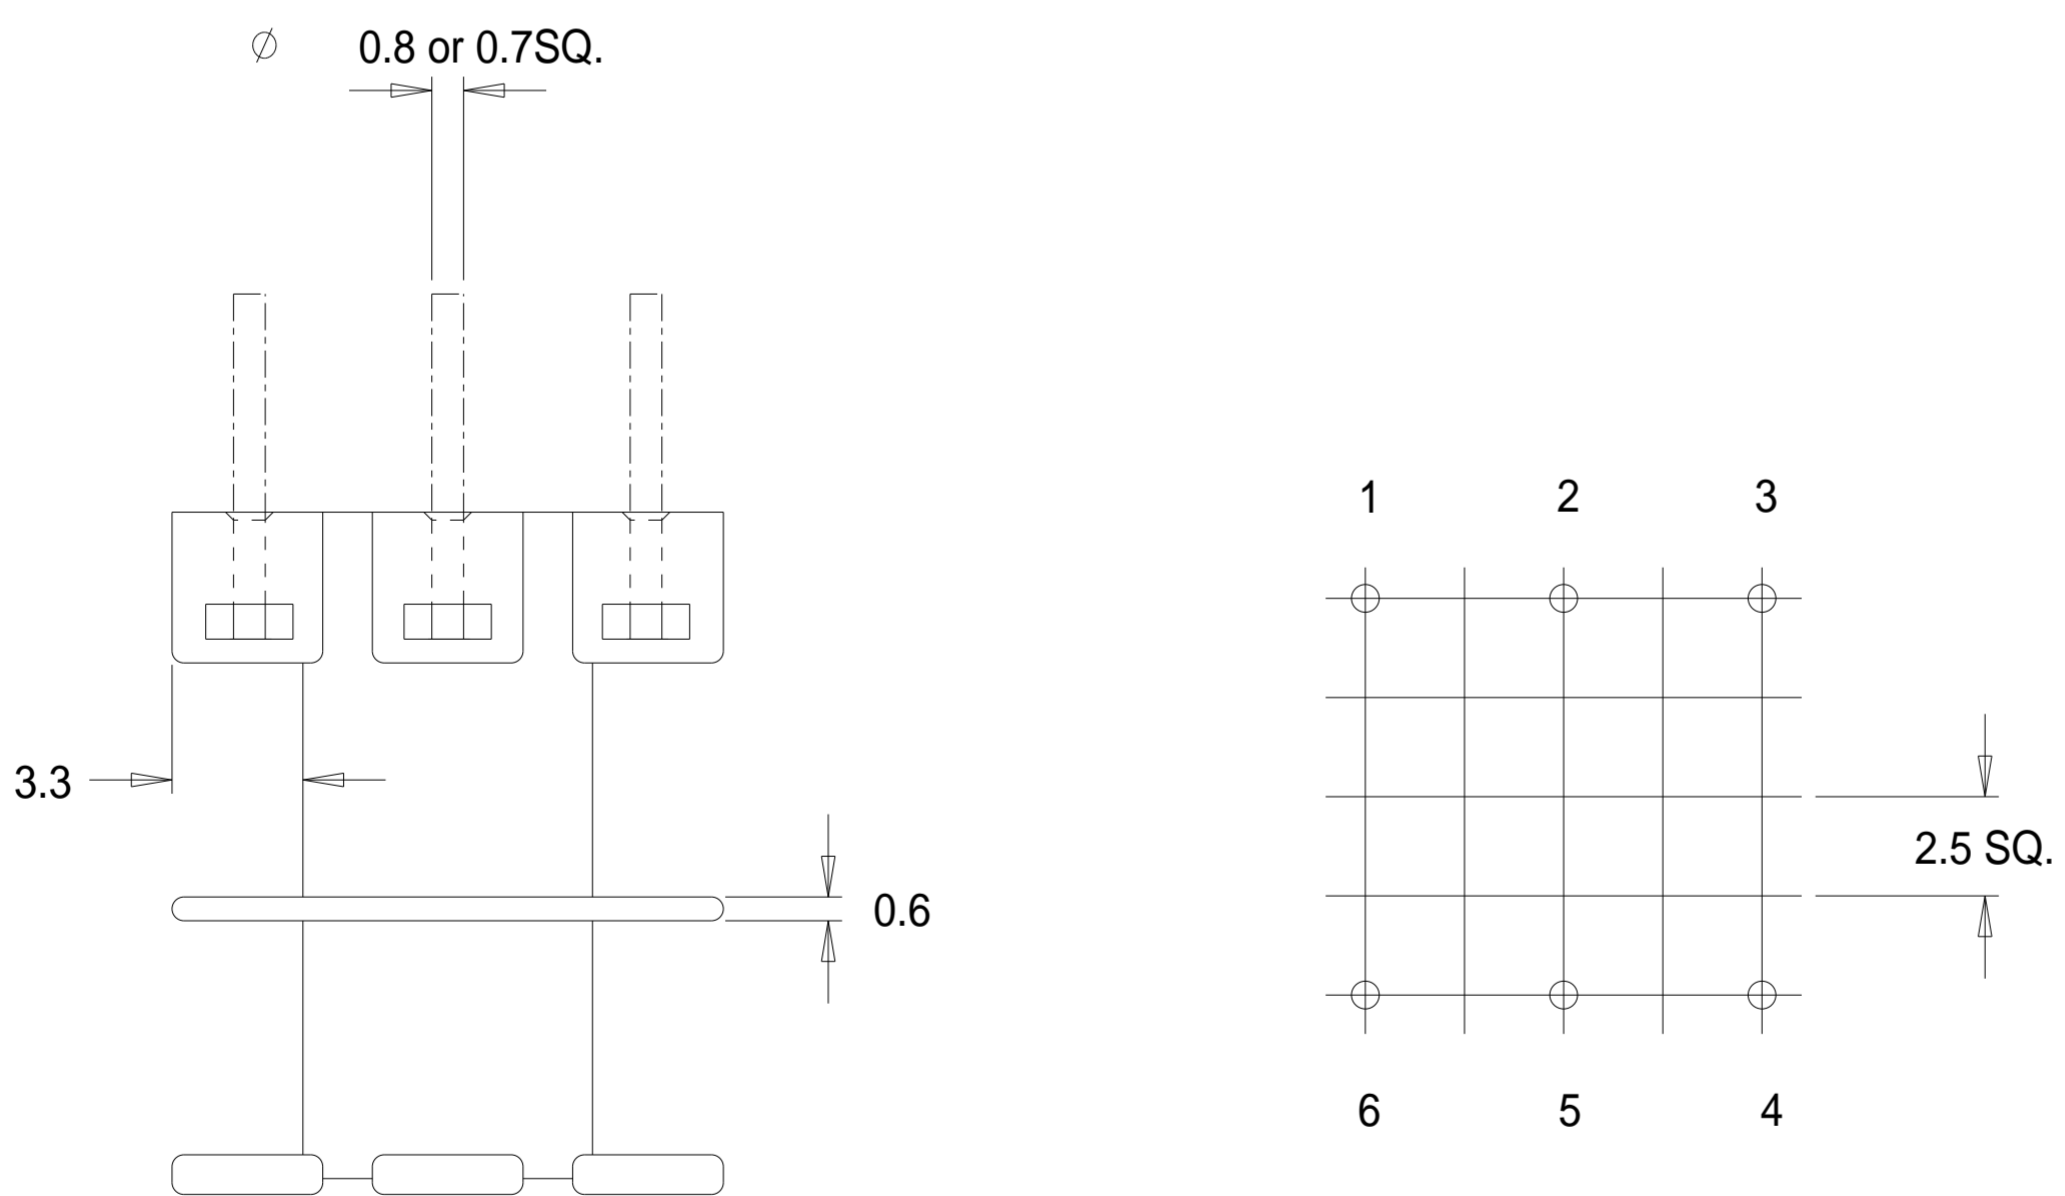

Part No. FE0062

EF 20/10/6 Vertical Double Section Bobbin

Dimensions in millimetres.