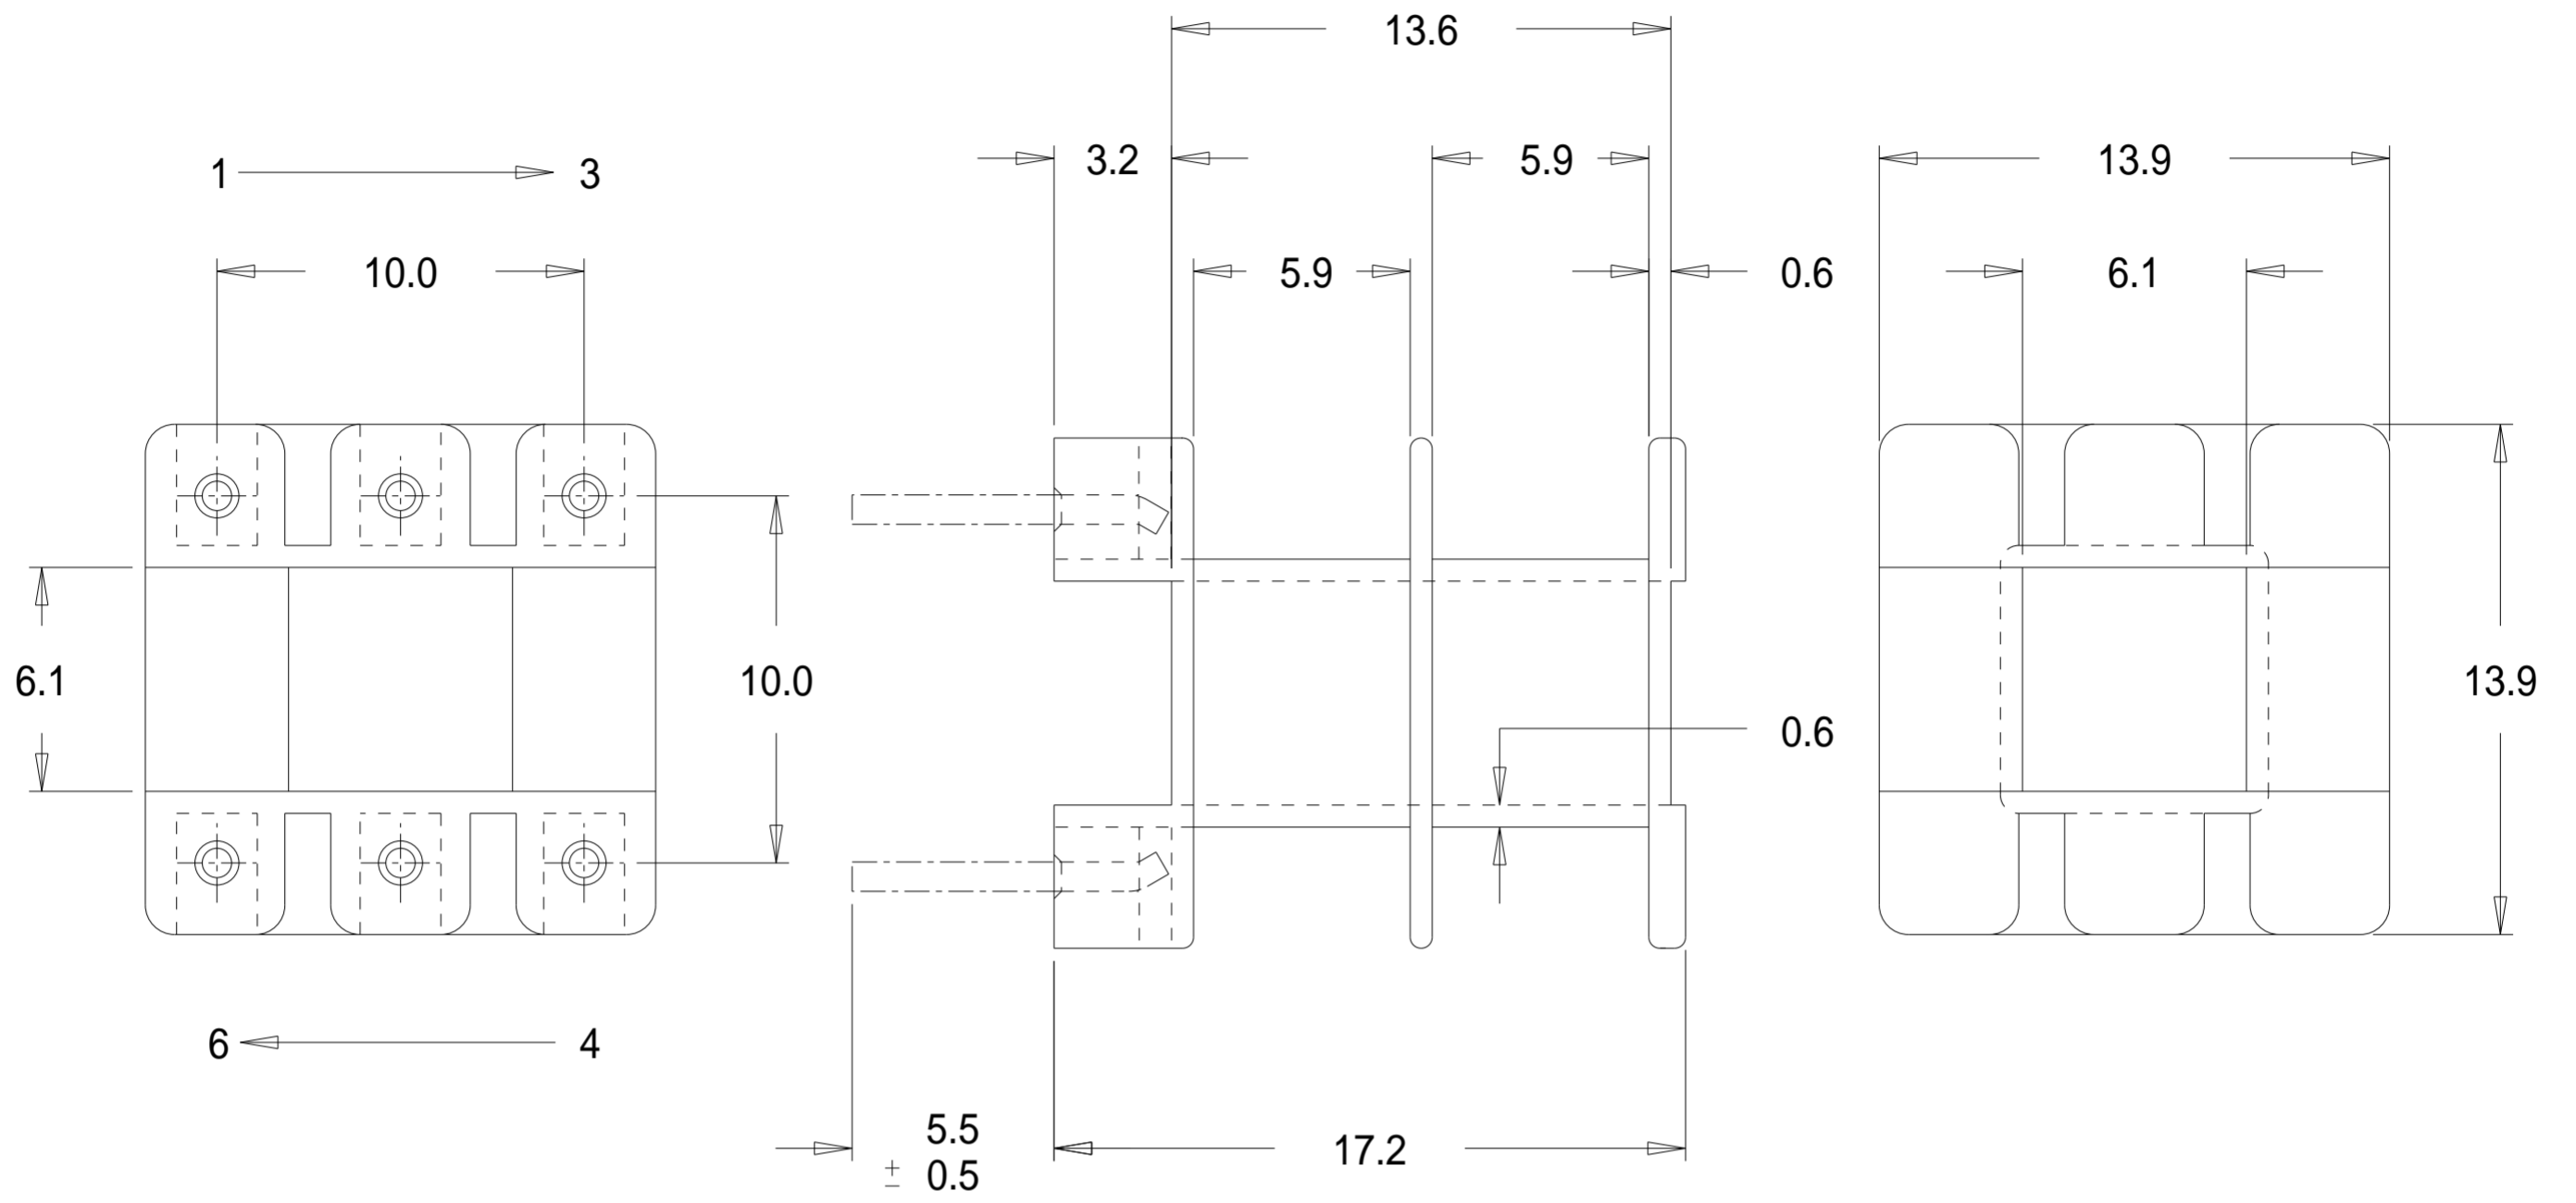

Part No. FE0062

EF 20/10/6 Vertical Double Section Bobbin

Dimensions in millimetres.